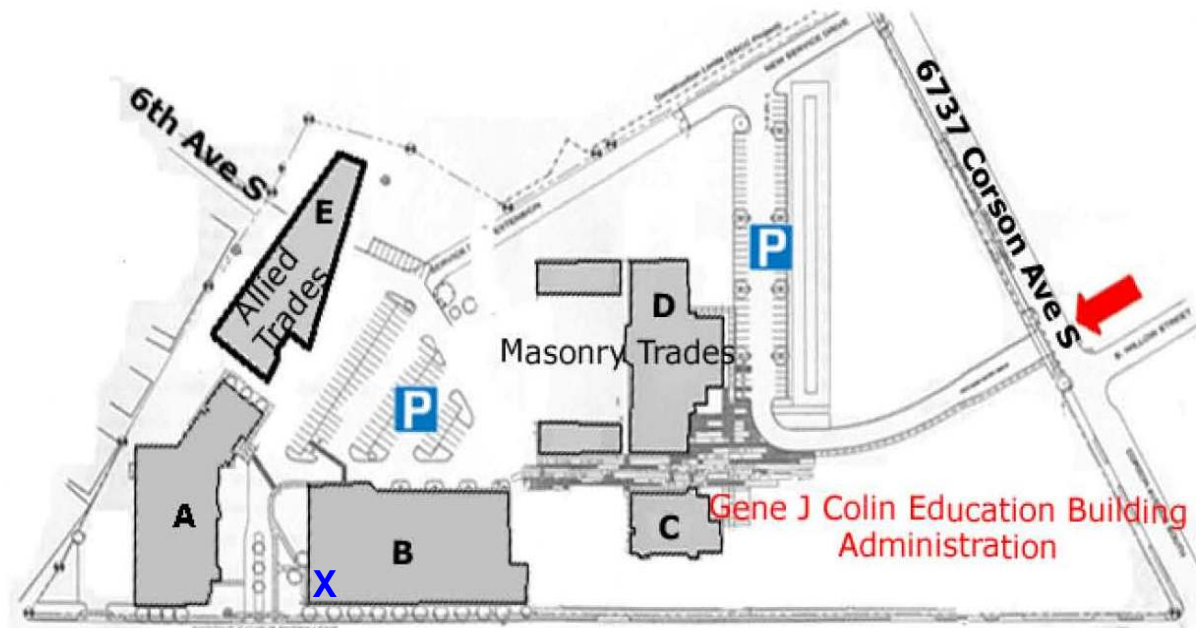

SSCC Georgetown Campus Puget Sound Industrial Excellence Center Apprenticeship & Education Center

6770 East Marginal Way South

X B113 MANUFACTURING INDUSTRIAL COUNCIL & DUWAMISH TMA

SSCC Georgetown Campus
Puget Sound Industrial Excellence Center/Apprenticeship & Education Center
6737 Corson Avenue South, Seattle, WA 98108-3450
Site Phone: 206-764-5350